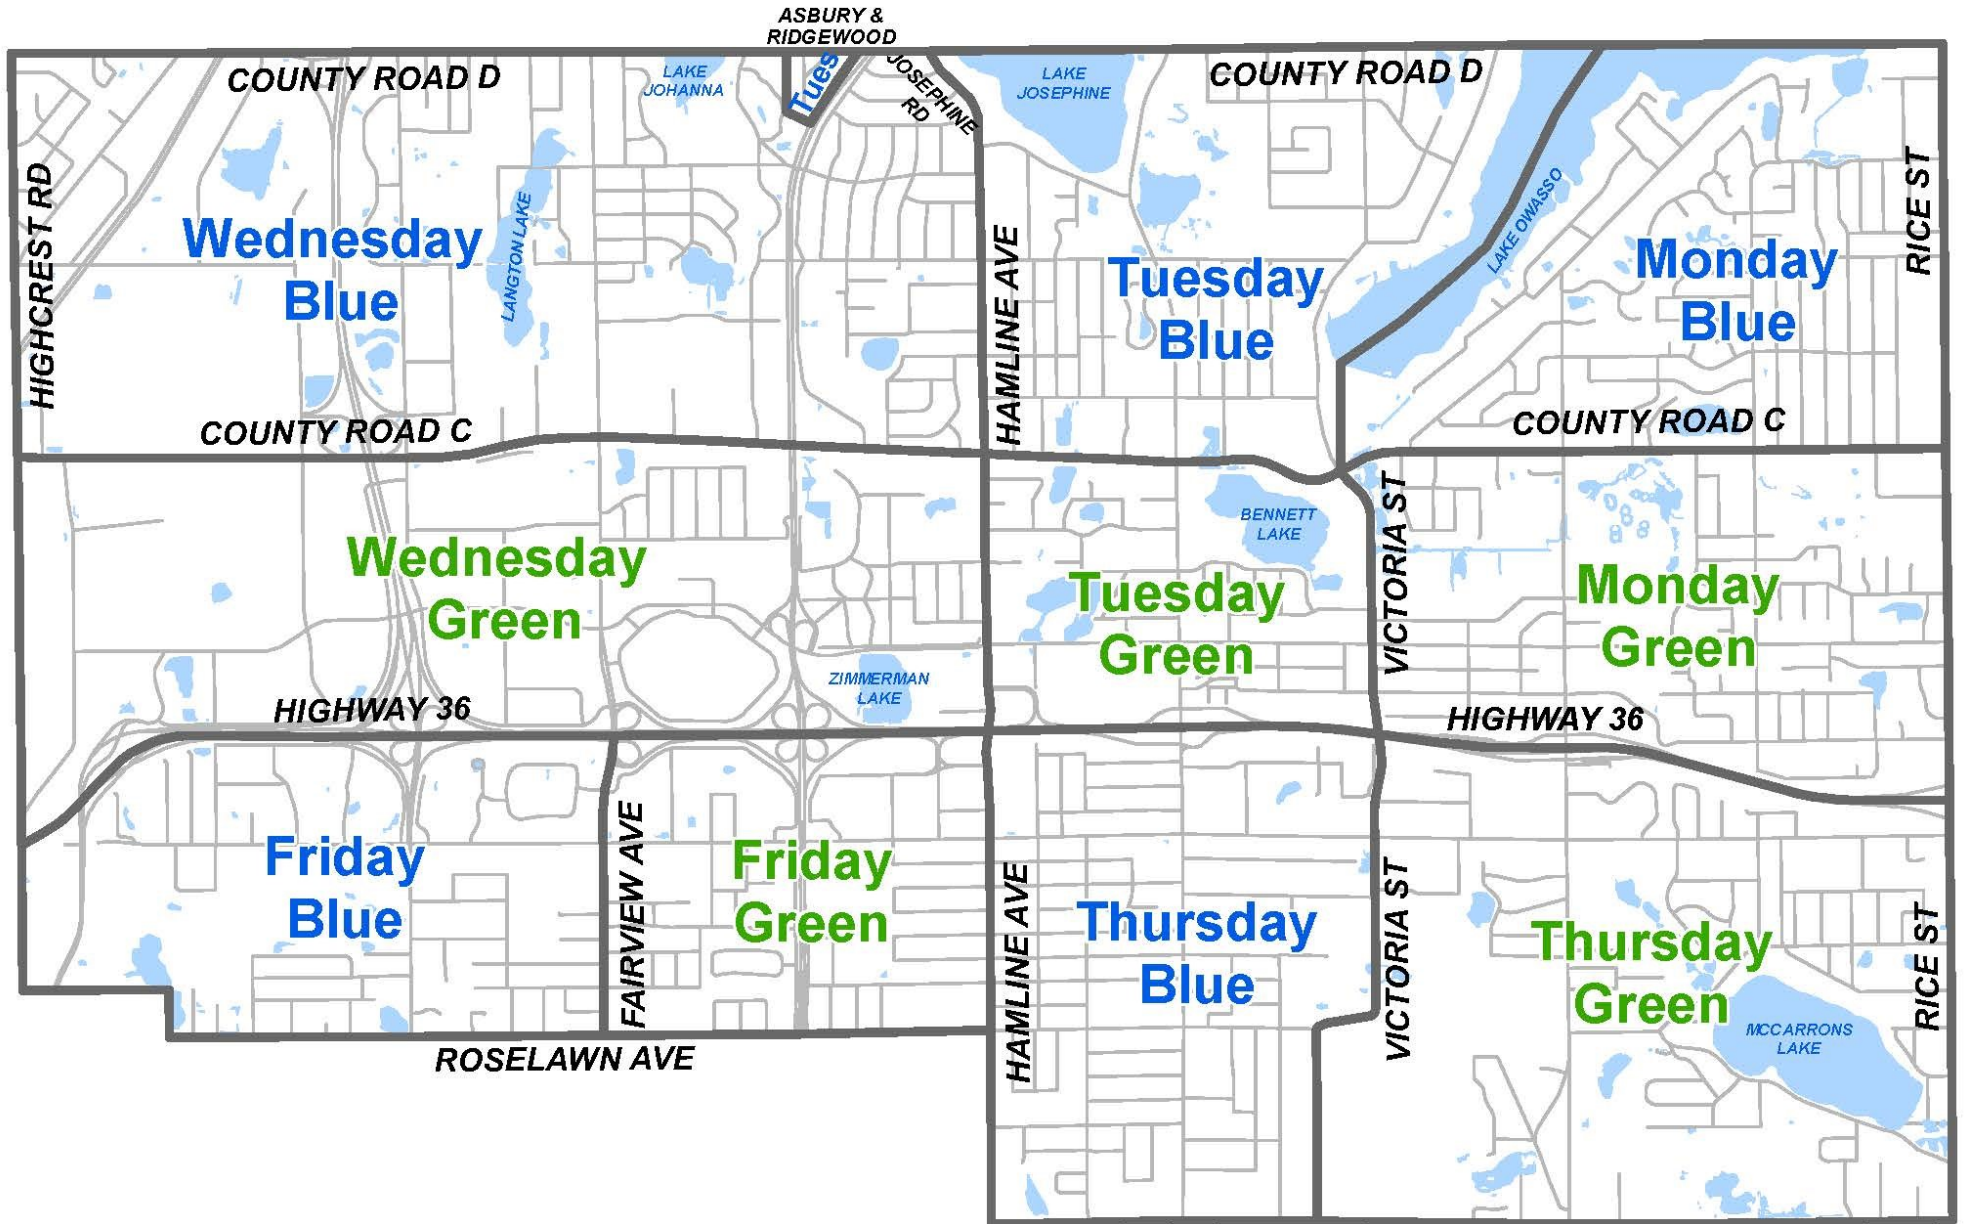

Roseville Recycling Map & Calendar

2020

How to Recycle in ROSEVILLE

Wheel your recycling cart to the curb by 7 a.m. on your recycling day (or the night before) so the lid opens facing the street. The City of Roseville requires that recycling carts be stored out of view from the street on non-recycling days.